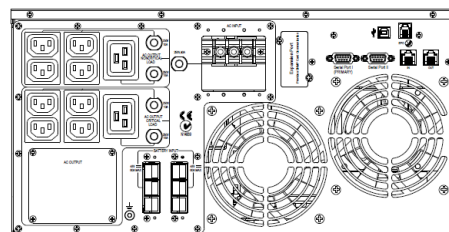

ELITE PRO RT Series

ELITE PRO 5000/6000ELCDRTX5U

Powered by **CyberPower**

Technical Specification

Model	ELITE PRO 5000ELCDRTX5U	ELITE PRO 6000ELCDRTX5U
Configuration		
Capacity (VA / Watts)	5000 / 4000	6000 / 4500
Energy-Saving Technology	Yes	
Input		
Frequency Range	47 Hz - 63 Hz (Auto Sensing)	
Input Plug Type	Hard Wire 3-wire	
Output		
UPS Outlets (Numbers)	(8) IEC 320 C13, (2) IEC 320 C19, (1) Hard Wire 3-wire	
On Battery Output Voltage	Pure Sinewave at 230 Vac +/- 5%	
On Battery Output Frequency	50 Hz / 60 Hz +/- 0.1 Hz	
Typical Transfer Time	4ms	
Overload Protection	Circuit Breaker / Internal Circuitry Limiting	
AVR	Buck / Boost / Double Boost	
Surge Protection and Filtering		
Surge Protection	Yes	
DSL / Phone / FAX / Modem Protection	RJ11/RJ45 (One In / One Out)	
Physical		
Dimensions (H x W x D) (mm)	220 x 433 x 645	
Weight (kg)	101.5	103.5
Battery		
Sealed Maintenance Free Lead Acid Battery	12V / 9AH x 16	
User Replaceable	Yes	
Typical Recharge Time	4 Hours	
Runtimes		
Half-load / Full-load (mins)	31 / 12	28 / 10
Status Indicators		
Indicators	Power On, Using Battery, AVR, Load Level, Battery Level	
Audible Alarms	On Battery, Low Battery, Overload	
Multi-function LCD Readout	Yes	
Communication		
PowerPanel® Business Edition	Windows 8 / 7 / Vista / XP / 2000, Server 2012 / 2008 / 2003, Linux, VMware Esxi, and Citrix XenServer	
Management		
Self Test	Yes	
Auto-Charge / Auto-Restart	Yes	
Connectivity Ports	USB, Serial port (RS232)	
SNMP/HTTP Capable	Yes	

#All specifications are subject to change without notice. ©2013 NITRAM S.A. All Trademarks are the property of their owners.

Back