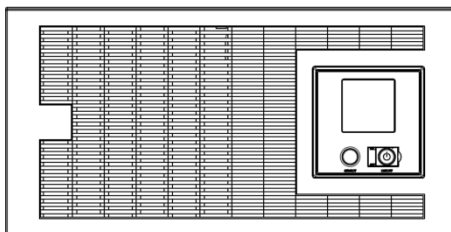

#All specifications are subject to change without notice. ©2013 NITRAM S.A. All Trademarks are the property of their owners.

Front