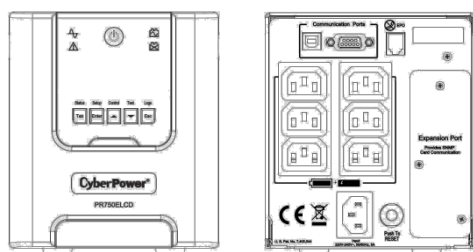

Applications

- Home and Home Office
- Home Theater System
- Small Office
- Networking, Servers & Workstations

Series Features

- GreenPower UPS™ Technology
- Pure Sine Wave Output
- Line-Interactive UPS Topology
- Automatic Voltage Regulator (AVR)
- EMI, RFI, Surge and Lightning Spike Protection
- Auto-Restart/Auto-Charge
- Emergency Power Off (EPO) Port
- Multifunction LCD Readout
- USB & Serial Connectivity Ports
- User-Replaceable Batteries
- SNMP/HTTP Remote Management Capability (Optional)
- PowerPanel® Business Edition Software

Energy-Saving	Pure Sine Wave	EPO Port
SNMP /HTTP	LCD Display	Detachable LCD

OUTPUT WAVEFORM - PURE SINE WAVE

For applications which require the highest level of line clarity for proper function, CyberPower Smart App UPS Systems are the perfect choices with its quality Pure Sine Wave output. They are designed for electronic devices that have *Power Factor Correction (PFC)* Power Supplies as well as for small AC motors and other devices that need true sine-wave power in order to function properly.