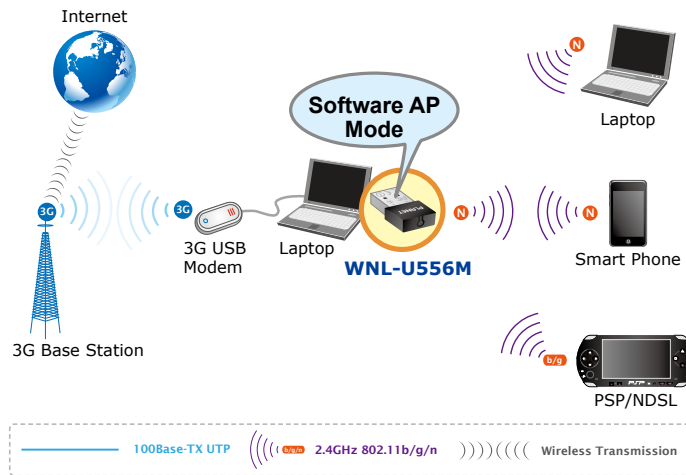

Wireless Connection Sharing via Software Access Point Function

Ever experience that there is only wired Internet access available in the hotel room so you could not have your PDA, Smart Phone or iPad wirelessly accessed to Internet? More than just being an adapter for PC and laptop connecting to high speed wireless network, the WNL-U556M can also become a wireless access point. With the USB Wireless LAN Utility included in the package, users can switch the WNL-U556M operation between Station mode and Access Point mode. When the WNL-U556M is in the Access Point mode, it enables the connected Wi-Fi devices such as iPhone / Android / Symbian / Windows smart mobile phone, iPod Touch / iPad and NDS / PSP to turn to a Wi-Fi Hotspot and share wireless access conveniently.